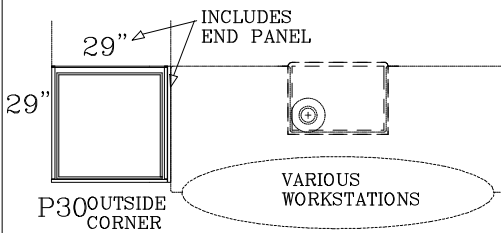

UK72-MK
SAME AS ABOVE W/ NO REFRG.
COMBINE W/ REFRG. MODULE

C72-24 (NO REFRG)
2 or 4 BURNER 240V COOKTOP
24" OVEN & OTR MICRO/HOOD
14" x 18" SINK
COMBINE W/ REFRG. MODULE

MINI-KITCHEN MODULES

P48-L

P48-R

INSIDE CORNERS