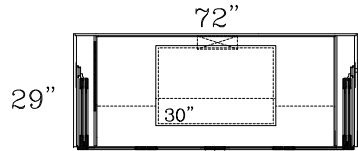

NOTE: DIMENSIONS SHOWN ARE NOMINAL FOR DESIGN PURPOSES ONLY. ACTUAL DIMENSIONS VARY SLIGHTLY.

C72

COOKTOP, OVEN AND
MICROWAVE/HOOD MODULE

D036-0 SINGLE OVEN/PANTRY

D036-M MICROWAVE OVEN/PANTRY

D036-OM OVEN AND MICROWAVE