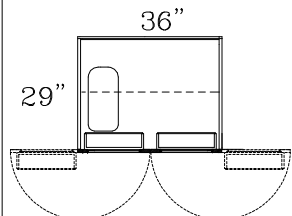

LAUNDRY MODULES

P36

P27

P18

1UP or 2UP 18wide

1UP or 2UP 27wide

1UP or 2UP 36wide

USE ABOVE OTHER MODULES
HEIGHTS ARE VARIABLE

STORAGE MODULES

HC36-24S

(SHOWN) WITH STORAGE DOORS AND
24" REFRIGERATION, OPTIONAL SINK

HC36-24P

WITH POCKET DOORS AND
24" REFRIGERATION, NO SINK POSSIBLE

HC36-15 S or P

SIMILAR TO ABOVE UNITS EXCEPT REFRIG
UNIT IS 15" WIDE INSTEAD OF 24"