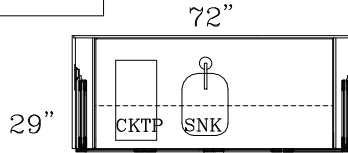

UK72 OR UK72-240
2 BURNER COOKTOP
OTR MICRO/OVEN/HOOD
DW & REFRIG. BELOW
11 1/2 x 15 1/2 SINK