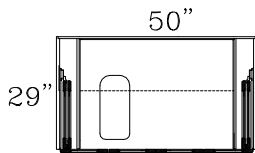

LAUNDRY MODULES

P36

P27

P18

1UP or 2UP 18wide

1UP or 2UP 27wide

1UP or 2UP 36wide

USE ABOVE OTHER MODULES
HEIGHTS ARE VARIABLE

STORAGE MODULES

HC36-24S

(SHOWN) WITH STORAGE DOORS AND
24" REFRIGERATION, OPTIONAL SINK

HC36-24P

WITH POCKET DOORS AND
24" REFRIGERATION, NO SINK POSSIBLE

HC36-15 S or P

SIMILAR TO ABOVE UNITS EXCEPT REFRIG
UNIT IS 15" WIDE INSTEAD OF 24"

HC50-24P

WITH POCKET DOORS AND
24" REFRIGERATION, OPTIONAL
SINK

HC50-15 P

SIMILAR TO ABOVE UNITS EXCEPT REFRIG
UNIT IS 15" WIDE INSTEAD OF 24"

HC50-24S

WITH STORAGE DOORS AND
24" REFRIGERATION, OPTIONAL
SINK