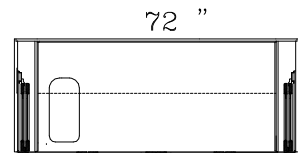

STORAGE MODULES

HC36-24S

(SHOWN) WITH STORAGE DOORS AND
24" REFRIGERATION, OPTIONAL SINK

HC36-24P

WITH POCKET DOORS AND
24" REFRIGERATION, NO SINK POSSIBLE

HC36-15 S or P

SIMILAR TO ABOVE UNITS EXCEPT REFRIG
UNIT IS 15" WIDE INSTEAD OF 24"

HC50-24P

WITH POCKET DOORS AND
24" REFRIGERATION, OPTIONAL
SINK

HC50-15 P

SIMILAR TO ABOVE UNITS EXCEPT REFRIG
UNIT IS 15" WIDE INSTEAD OF 24"

HC50-24S

WITH STORAGE DOORS AND
24" REFRIGERATION, OPTIONAL
SINK

HC50-15 S

SIMILAR TO ABOVE UNITS EXCEPT REFRIG
UNIT IS 15" WIDE INSTEAD OF 24"

HC72-24&15P

WITH POCKET DOORS, 15" &
24" REFRIGERATION, OPTIONAL SINK

HC72-24P

WITH POCKET DOORS
24" REFRIGERATION, OPTIONAL SINK