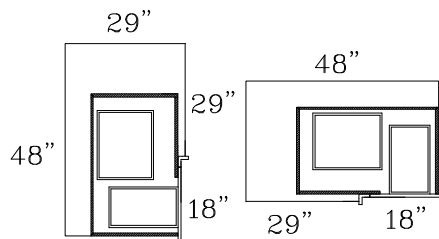

P48-L

P48-R

INSIDE CORNERS