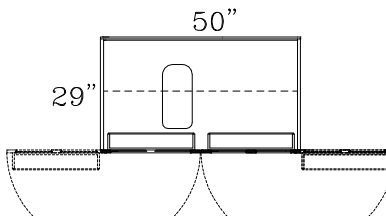

STORAGE MODULES

HC36-24S

(SHOWN) WITH STORAGE DOORS AND
24" REFRIGERATION, OPTIONAL SINK

HC36-24P

WITH POCKET DOORS AND
24" REFRIGERATION, NO SINK POSSIBLE

HC36-15 S or P

SIMILAR TO ABOVE UNITS EXCEPT REFRIG
UNIT IS 15" WIDE INSTEAD OF 24"

HC50-24P

WITH POCKET DOORS AND
24" REFRIGERATION, OPTIONAL
SINK

HC50-15 P

SIMILAR TO ABOVE UNITS EXCEPT REFRIG
UNIT IS 15" WIDE INSTEAD OF 24"

HC50-24S

WITH STORAGE DOORS AND
24" REFRIGERATION, OPTIONAL
SINK