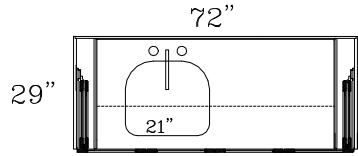

S72

SINK & DISHWASHER MODULE