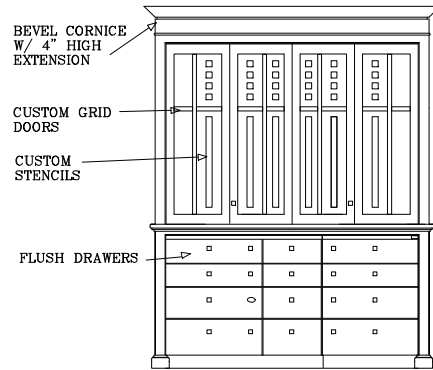

SAMPLE

- 3. CORNICE STYLE (COVE)
- 1. STYLE (FLAT PANEL)
- 7. DOOR STYLE FLAT PANEL METAL VENTS

UNIT CODE: UK68B-CSR-MH
(SHOWN WITH ALL LOWER DOOR OPTION)

CUSTOM DESIGN DOORS
HARDWARE BY OTHERS

UNIT CODE (SELECT THE DESIRED UNIT CONFIGURATION)

INTERIOR ELEVATION ONE DOOR

FRONT ELEVATION BLACK KICK

SECTION AT COOKTOP

PLAN

- UK68B-CSR-M/H
(COOKTOP, SINK, REFRIGERATOR/
FREEZER AND MICROWAVE/HOOD
ABOVE)
- UK68B-SR
(SINK & REFRIGERATOR ONLY)
- UK68B-SRI
(SINK, REFRIGERATOR AND ICEMAKER)