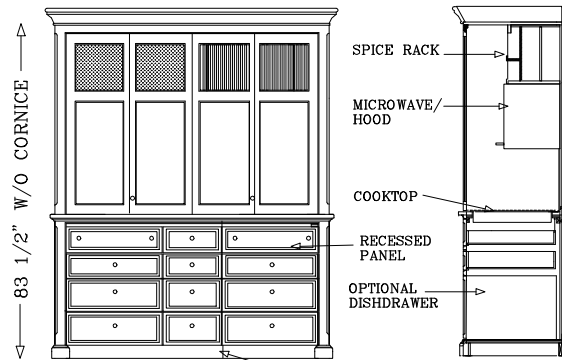

SAMPLE

- 3. CORNICE STYLE (COVE)
- 1. STYLE (FLAT PANEL)
- 7. DOOR STYLE FLAT PANEL METAL VENTS

UNIT CODE: UK68B-CSR-MH
(SHOWN WITH ALL LOWER DOOR OPTION)

CUSTOM DESIGN DOORS
HARDWARE BY OTHERS

UNIT CODE (SELECT THE DESIRED UNIT CONFIGURATION)

INTERIOR ELEVATION ONE DOOR

FRONT ELEVATION BLACK KICK

SECTION AT COOKTOP

PLAN

- UK68B-CSR-M/H
(COOKTOP, SINK, REFRIGERATOR/
FREEZER AND MICROWAVE/HOOD
ABOVE)
- UK68B-SR
(SINK & REFRIGERATOR ONLY)
- UK68B-SRI
(SINK, REFRIGERATOR AND ICEMAKER)