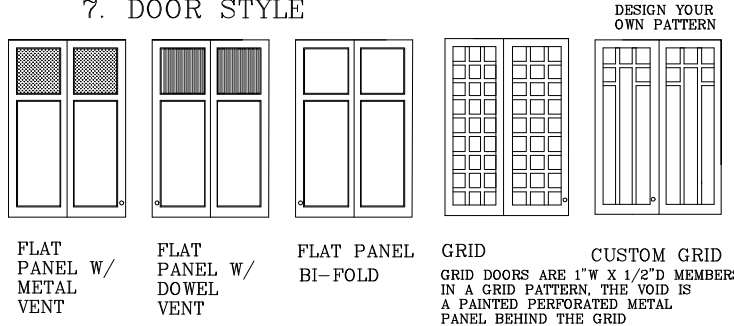

INTERIOR ELEVATION ONE DOOR

FRONT ELEVATION BLACK KICK

SECTION AT COOKTOP

PLAN

- UK68B-CSR-M/H
(COOKTOP, SINK, REFRIGERATOR/
FREEZER AND MICROWAVE/HOOD
ABOVE)
- UK68B-SR
(SINK & REFRIGERATOR ONLY)
- UK68B-SRI
(SINK, REFRIGERATOR AND ICEMAKER)

1. STYLE(SIDES)

7. DOOR STYLE

3. CORNICE STYLE