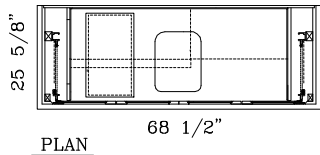

INTERIOR ELEVATION ONE DOOR

FRONT ELEVATION BLACK KICK

SECTION AT COOKTOP

PLAN

- UK68B-CSR-M/H
(COOKTOP, SINK, REFRIGERATOR/
FREEZER AND MICROWAVE/HOOD
ABOVE)
- UK68B-SR
(SINK & REFRIGERATOR ONLY)
- UK68B-SRI
(SINK, REFRIGERATOR AND ICEMAKER)