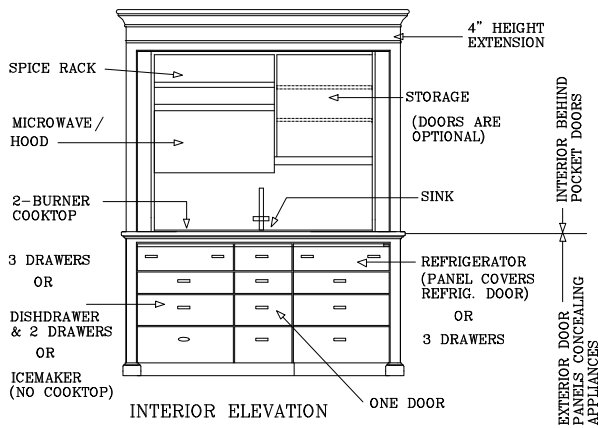

SAMPLE

- 3. CORNICE STYLE (COVE)
- 1. STYLE (FLAT PANEL)
- 7. DOOR STYLE FLAT PANEL METAL VENTS

UNIT CODE: UK68B-CSR-MH
(SHOWN WITH ALL LOWER DOOR OPTION)

CUSTOM DESIGN DOORS
HARDWARE BY OTHERS

UNIT CODE (SELECT THE DESIRED UNIT CONFIGURATION)

INTERIOR ELEVATION ONE DOOR

FRONT ELEVATION BLACK KICK

SECTION AT COOKTOP

PLAN

- UK68B-CSR-M/H
(COOKTOP, SINK, REFRIGERATOR/
FREEZER AND MICROWAVE/HOOD
ABOVE)
- UK68B-SR
(SINK & REFRIGERATOR ONLY)
- UK68B-SRI
(SINK, REFRIGERATOR AND ICEMAKER)