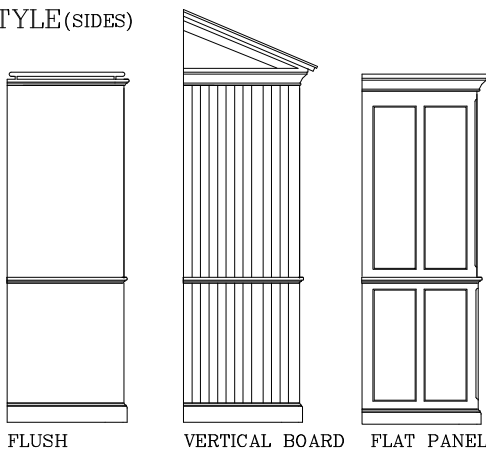

INTERIOR ELEVATION ONE DOOR

FRONT ELEVATION BLACK KICK

SECTION AT COOKTOP

PLAN

- UK68B-CSR-M/H
(COOKTOP, SINK, REFRIGERATOR/
FREEZER AND MICROWAVE/HOOD
ABOVE)
- UK68B-SR
(SINK & REFRIGERATOR ONLY)
- UK68B-SRI
(SINK, REFRIGERATOR AND ICEMAKER)

1. STYLE(SIDES)

7. DOOR STYLE

3. CORNICE STYLE