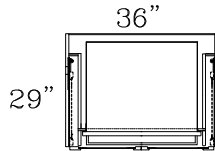

NOTE: DIMENSIONS SHOWN ARE NOMINAL FOR DESIGN PURPOSES ONLY. ACTUAL DIMENSIONS VARY SLIGHTLY.

EPT MODELS HAVE FOLD-UP TABLE ALL MODELS HAVE STORAGE SHELVING

C72

COOKTOP, OVEN AND MICROWAVE/HOOD MODULE

D036-0