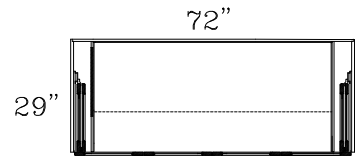

WP72

WORKING PANTRY MODULE

MINI-KITCHEN MODULES