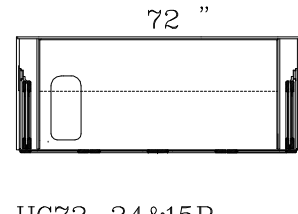

HC72-24&15P

WITH POCKET DOORS, 15" & 24" REFRIGERATION, OPTIONAL SINK

HC72-24P

WITH POCKET DOORS 24" REFRIGERATION, OPTIONAL SINK

HC72-15P

WITH POCKET DOORS 15" REFRIGERATION, OPTIONAL SINK

HOSPITALITY CENTER MODULES

STEALTH KITCHEN MODULES

MASTER SELECTION SHEET

150317

1/4" = 1'-0"

Y E S T E R T O D A Y S I G N