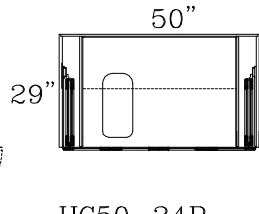

P27 & P30

P18

STORAGE MODULES

VARIES

VARIES

USE ABOVE ANY MODULE HEIGHTS AND WIDTHS ARE VARIABLE

--1UP or 2UP

HC36-24S

(SHOWN) WITH STORAGE DOORS AND 24" REFRIGERATION, OPTIONAL SINK

HC36-24P

WITH POCKET DOORS AND 24" REFRIGERATION, NO SINK POSSIBLE

HC36-15 S or P

SIMILAR TO ABOVE UNITS EXCEPT REFRIG UNIT IS 15" WIDE INSTEAD OF 24"