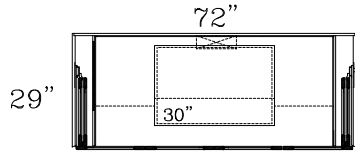

NOTE: DIMENSIONS SHOWN ARE NOMINAL FOR DESIGN PURPOSES ONLY. ACTUAL DIMENSIONS VARY SLIGHTLY.

EPT MODELS HAVE FOLD-UP TABLE ALL MODELS HAVE STORAGE SHELVING

C72

COOKTOP, OVEN AND MICROWAVE/HOOD MODULE

D036-0