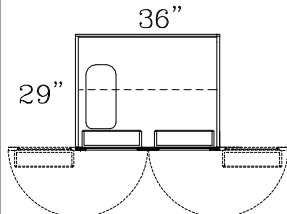

P27 & P30

P18

STORAGE MODULES

VARIES

VARIES

USE ABOVE ANY MODULE HEIGHTS AND WIDTHS ARE VARIABLE

--1UP or 2UP

HC36-24S

(SHOWN) WITH STORAGE DOORS AND 24" REFRIGERATION, OPTIONAL SINK

HC36-24P

WITH POCKET DOORS AND 24" REFRIGERATION, NO SINK POSSIBLE

HC36-15 S or P

SIMILAR TO ABOVE UNITS EXCEPT REFRIG UNIT IS 15" WIDE INSTEAD OF 24"